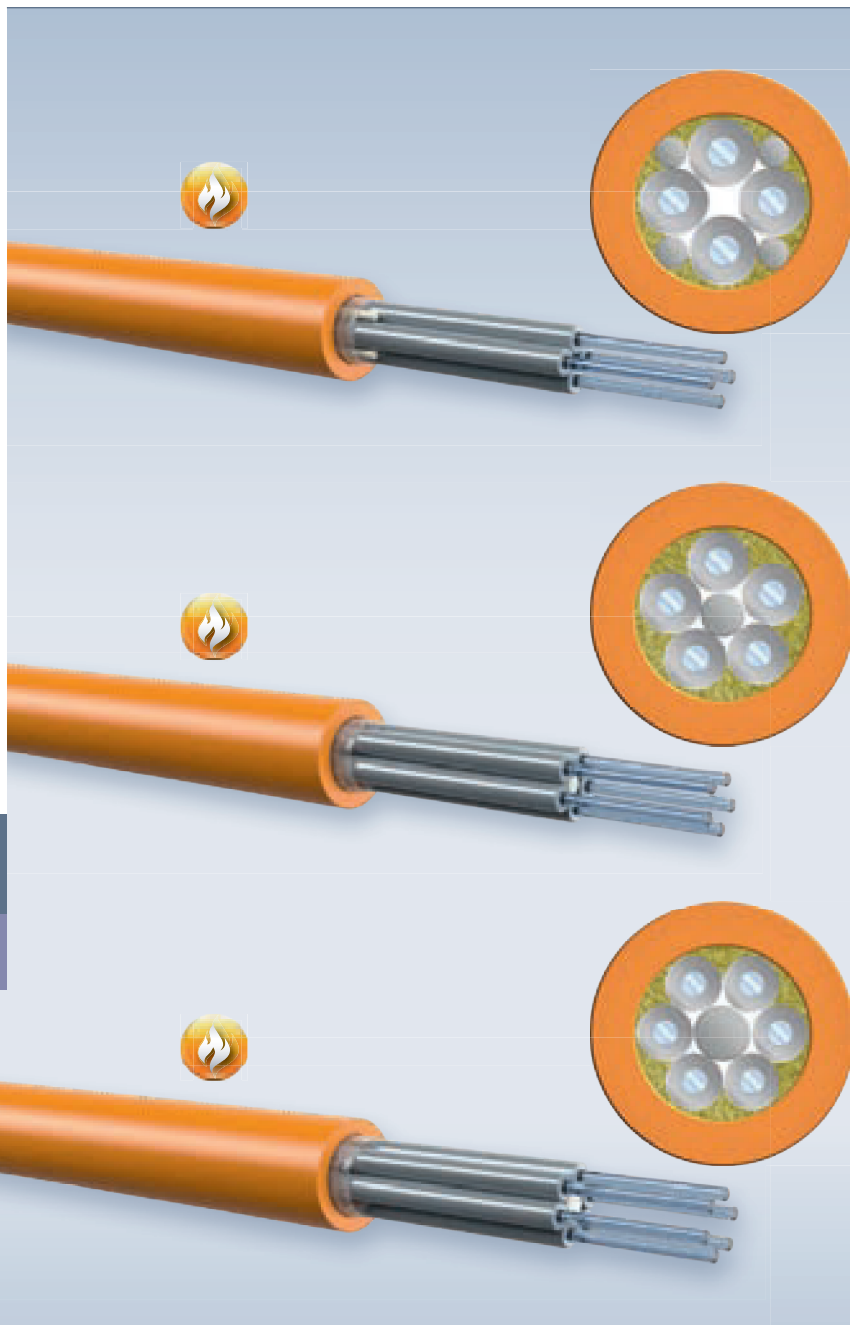

FiberConnect® POF cables

for direct connector assembly

POF

4 X POF

J-VY 4P980/1000 200A... LG OG

Order no. V46916-U4-U1

Application flexible applications
with low dynamic stress

Assembly direct connector assembly

Length 500 m

5 X POF

J-VY 5P980/1000 200A... LG OG

Order no. V46916-U5-U1

Application flexible applications
with low dynamic stress

Assembly direct connector assembly

Length 500 m

6 X POF

J-VY 6P980/1000 200A... LG OG

Order no. V46916-U6-U1

Application flexible applications
with low dynamic stress

Assembly direct connector assembly

Length 500 m

07