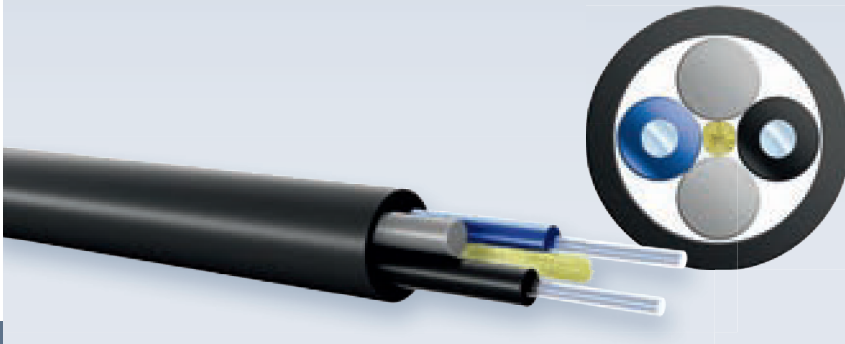

# FiberConnect® POF cables

for direct connector assembly

POF

## I-V4Y(ZN)11Y 2P980/1000 FLEX

Order no.	84D00300S383
Code no.	36
Application	in harsh industrial environments, suitable for drag chains
Assembly	direct connector assembly
Length	500 m
Variants	dummy elements can be replaced by copper elements

## AT-(ZN)V2Y2Y 2P980/1000

Order no.	84D02500S000
Code no.	37
Application	splittable cable cable for fixed outdoor installation
Assembly	direct connector assembly
Length	500 m
Variants	dummy elements can be replaced by copper or POF elements

## A-V4Y(ZN)11YB2Y 2P980/100

Order no.	84D03100S000
Code no.	N/A
Application	splittable cable for fixed outdoor installation
Assembly	direct connector assembly
Length	500 m