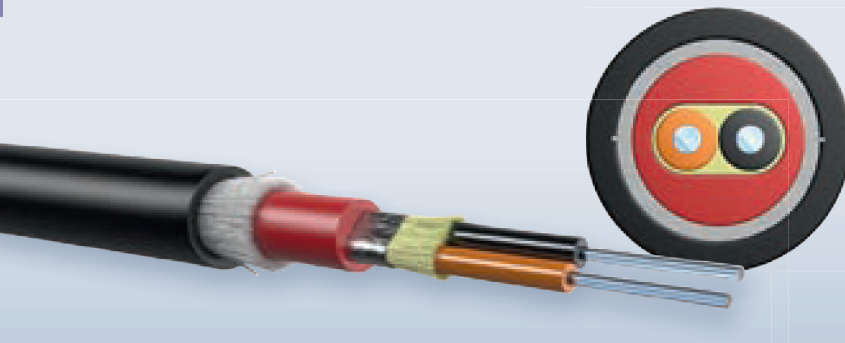

# FiberConnect® POF cables

for direct connector assembly

POF

## I-V4Y(ZN)11Y 2P980/1000 FLEX

Order no.	84D00300S383
Code no.	36
Application	in harsh industrial environments, suitable for drag chains
Assembly	direct connector assembly
Length	500 m
Variants	dummy elements can be replaced by copper elements

## AT-(ZN)V2Y2Y 2P980/1000

Order no.	84D02500S000
Code no.	37
Application	splittable cable cable for fixed outdoor installation
Assembly	direct connector assembly
Length	500 m
Variants	dummy elements can be replaced by copper or POF elements

## A-V4Y(ZN)11YB2Y 2P980/100

Order no.	84D03100S000
Code no.	N/A
Application	splittable cable for fixed outdoor installation
Assembly	direct connector assembly
Length	500 m