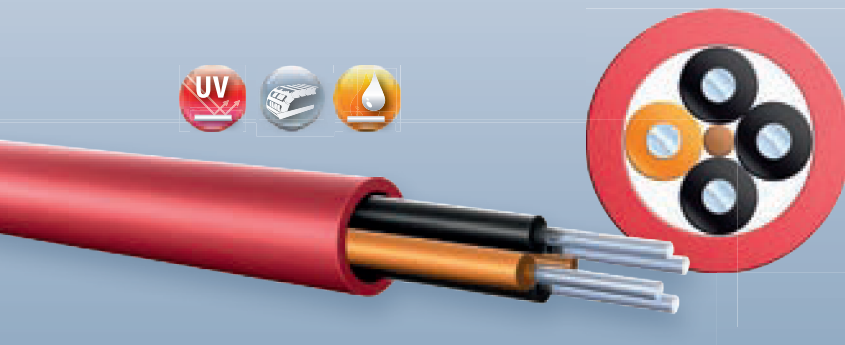

# FiberConnect® POF cables

for direct connector assembly

POF

## I-V4Y(ZN)11Y 2P980/1000 FLEX

Order no.	84D00300S383
Code no.	36
Application	in harsh industrial environments, suitable for drag chains
Assembly	direct connector assembly
Length	500 m
Variants	dummy elements can be replaced by copper elements

## AT-(ZN)V2Y2Y 2P980/1000

Order no.	84D02500S000
Code no.	37
Application	splittable cable cable for fixed outdoor installation
Assembly	direct connector assembly
Length	500 m
Variants	dummy elements can be replaced by copper or POF elements

## A-V4Y(ZN)11YB2Y 2P980/100

Order no.	84D03100S000
Code no.	N/A
Application	splittable cable for fixed outdoor installation
Assembly	direct connector assembly
Length	500 m